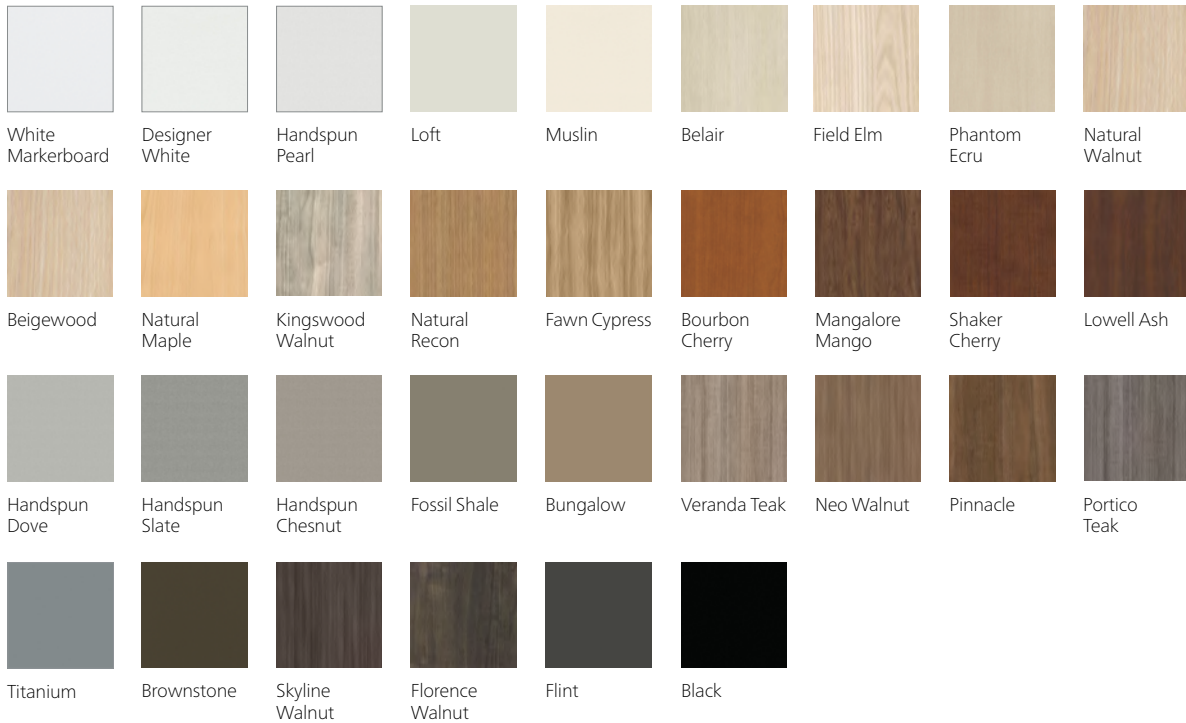

Cohesion

Elevated universal bracket design provides a consistent aesthetic throughout the entire workspace.

Universal Screens Materials & Finishes

Laminates Finishes

Paint Colors

Go to allsteeloffice.com/design-resources/idea-starters for additional Universal Screens layouts.